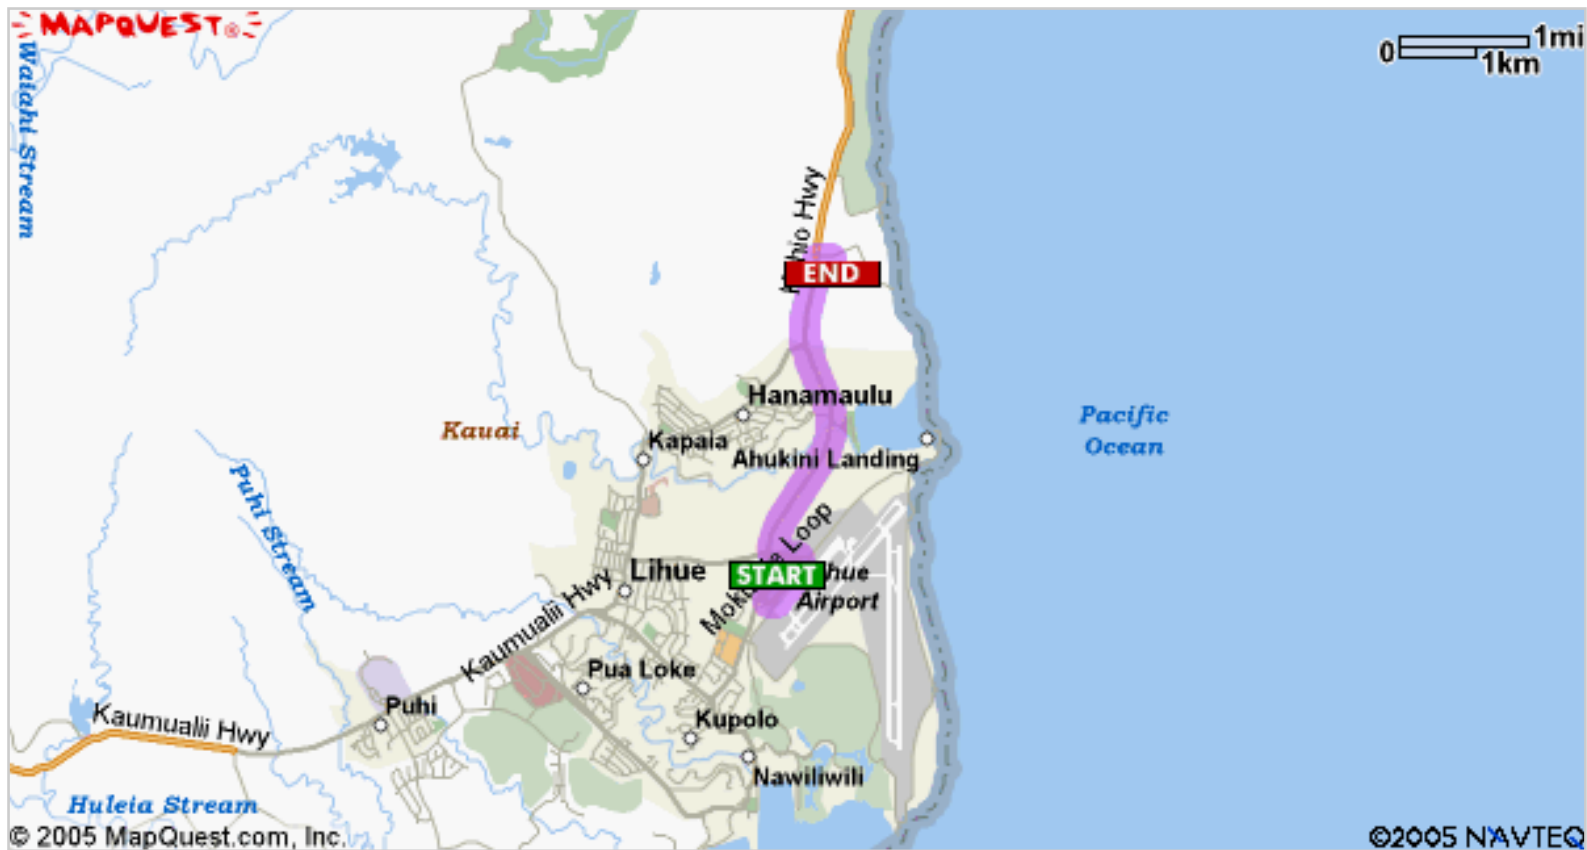

Start:

3901 Mokulele Loop
Lihue, HI 96766-9705, US

End:

4331 Kauai Beach Dr
Lihue, HI 96766-9158, US

Notes:

Directions

Distance

Total Est. Time: 7 minutes **Total Est. Distance:** 2.96 miles

	1: Start out going SOUTHWEST on MOKULELE LOOP toward HOOLIMALIMA PL.	0.1 miles
	2: Turn SLIGHT LEFT.	0.3 miles
	3: Turn SLIGHT LEFT.	<0.1 miles
	4: Turn SLIGHT LEFT onto AHUKINI RD / HI-570.	0.1 miles
	5: Turn SLIGHT RIGHT onto KAPULE HWY / HI-51.	1.5 miles
	6: KAPULE HWY / HI-51 becomes KUHIO HWY / HI-56.	0.5 miles
	7: Turn RIGHT onto KAUAI BEACH DR.	0.1 miles
	8: End at 4331 Kauai Beach Dr Lihue, HI 96766-9158, US	

Total Est. Time: 7 minutes **Total Est. Distance:** 2.96 miles

Start:
3901 Mokulele Loop
Lihue, HI 96766-9705, US

End:
4331 Kauai Beach Dr
Lihue, HI 96766-9158, US

These directions are informational only. No representation is made or warranty given as to their content, road conditions or route usability or expeditiousness. User assumes all risk of use. MapQuest and its suppliers assume no responsibility for any loss or delay resulting from such use.