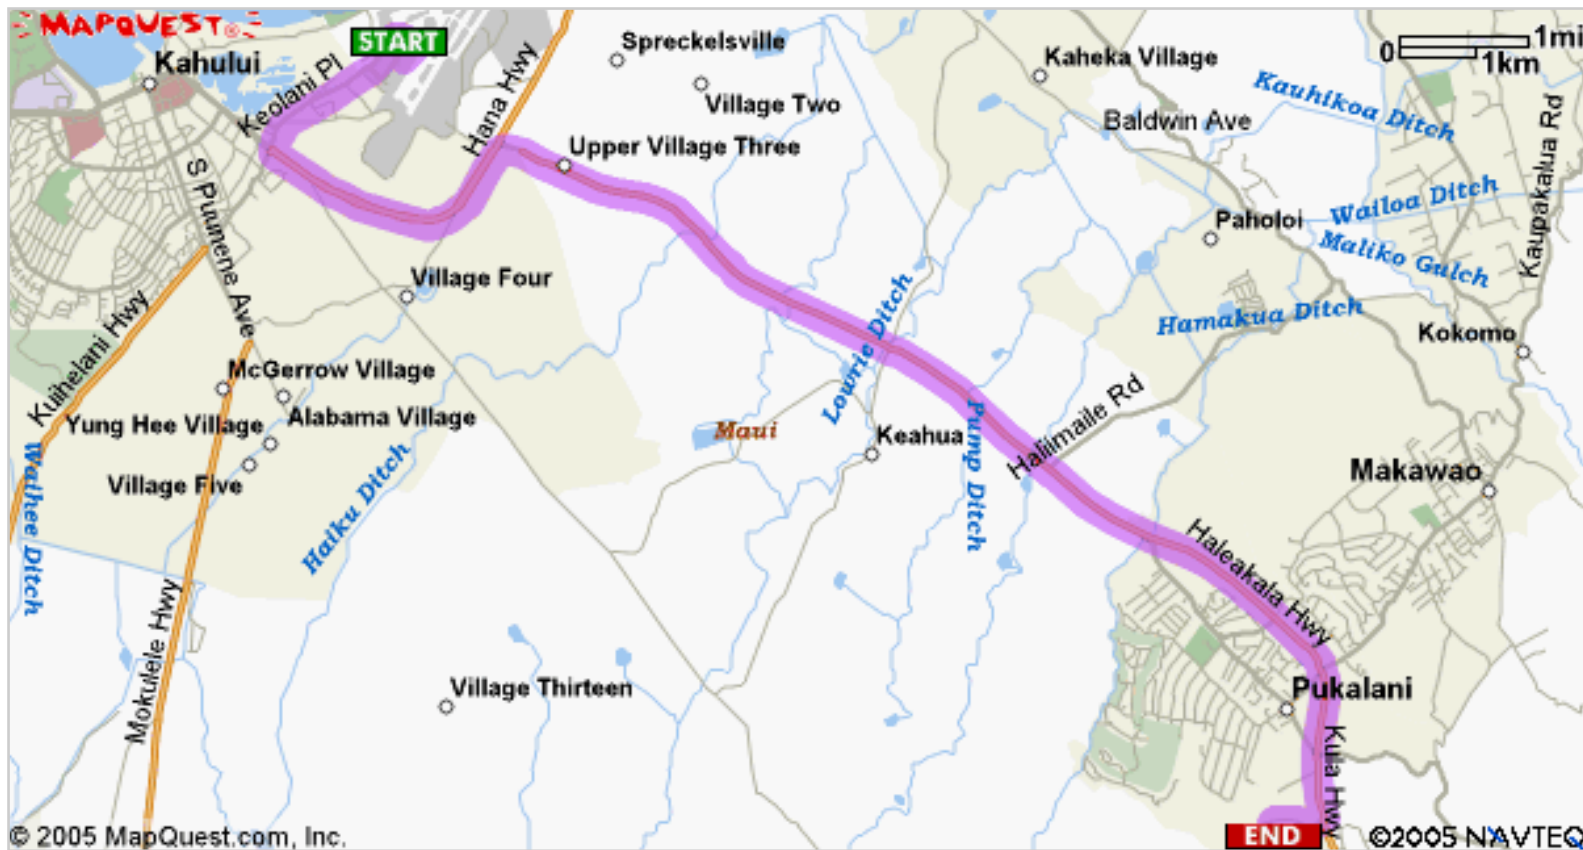

**Start:**

**1 Kahului Airport Rd**  
Kahului, HI 96732-2345, US

**End:**

**275 Aapueo Pkwy**  
Makawao, HI 96768-8271, US

**Notes:**

**Save Ink!**  
Send maps and directions  
to your mobile phone

Try it Now!

**MAPQUEST.**  
MOBILE

**Directions**

**Distance**

**Total Est. Time:** 20 minutes **Total Est. Distance:** 12.08 miles

- |  |  |           |
|--|--|-----------|
|  | <b>1:</b> Start out going SOUTHWEST on KEOLANI PL toward HEMALOA ST.                 | 1.2 miles |
|  | <b>2:</b> Turn SLIGHT LEFT onto DAIRY RD / HI-380.                                   | 0.1 miles |
|  | <b>3:</b> Turn LEFT onto HANA HWY / HI-36 E.   | 2.0 miles |
|  | <b>4:</b> Turn SLIGHT RIGHT onto HALEAKALA HWY / HI-37.<br>Continue to follow HI-37. | 8.2 miles |
|  | <b>5:</b> Turn RIGHT onto AAPUEO PKWY.   | 0.3 miles |
|  | <b>6:</b> End at <b>275 Aapueo Pkwy</b><br>Makawao, HI 96768-8271, US                |           |

**Total Est. Time:** 20 minutes **Total Est. Distance:** 12.08 miles

**Start:**  
**1 Kahului Airport Rd**  
Kahului, HI 96732-2345, US

**End:**  
**275 Aapueo Pkwy**  
Makawao, HI 96768-8271, US

These directions are informational only. No representation is made or warranty given as to their content, road conditions or route usability or expeditiousness. User assumes all risk of use. MapQuest and its suppliers assume no responsibility for any loss or delay resulting from such use.